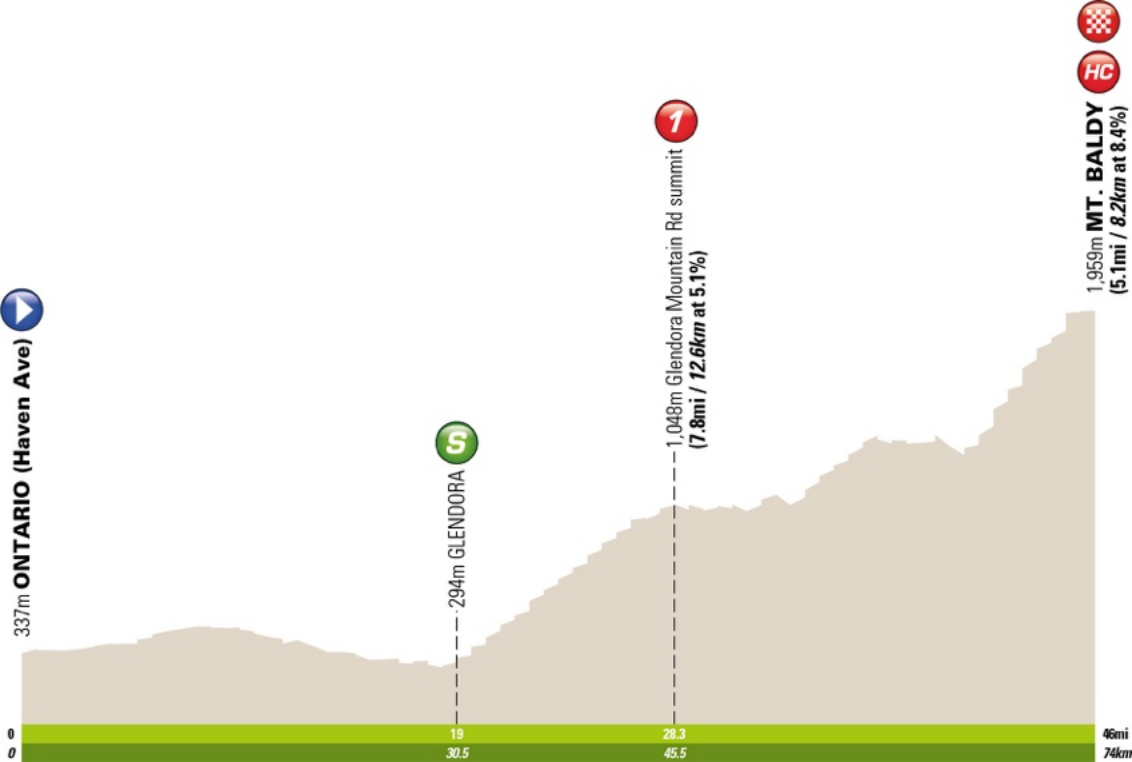

337m **ONTARIO (Haven Ave)**

0
0

5

294m GLENDORA

1

1,048m Glendora Mountain Rd summit
(7.8mi / 12.6km at 5.1%)

HC

1,959m **MT. BALDY**
(5.1mi / 8.2km at 8.4%)

46mi
74km